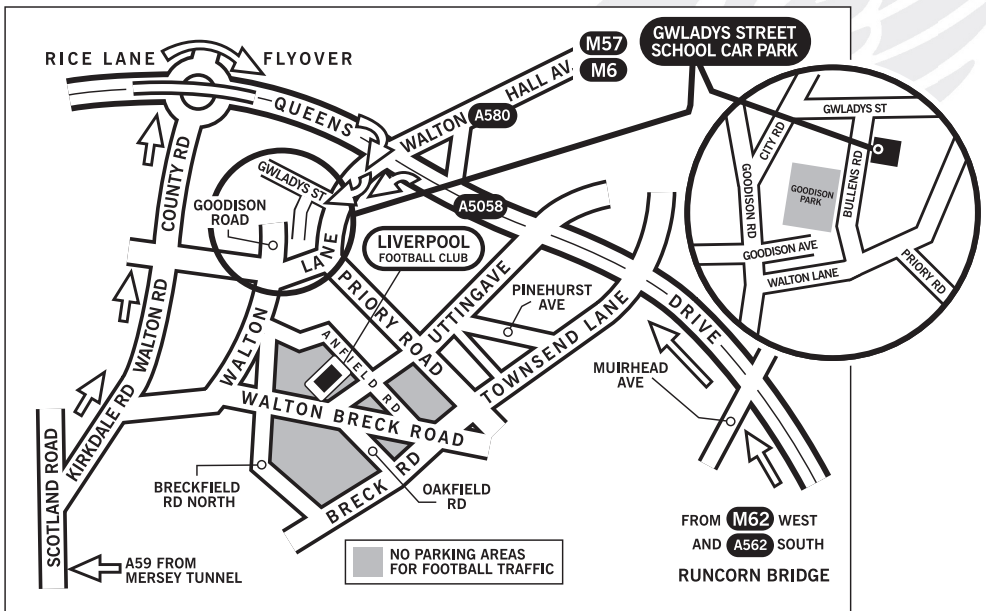

LIVERPOOL FOOTBALL CLUB

Matchday Directions

GWLADYS STREET SCHOOL CAR PARK

PLEASE NOTE: Access to Bullens Road is via Gwladys Street

Postcode for your Sat Nav: L4 4EL

TERMS AND CONDITIONS OF USE

Vehicles are admitted to this Car Park on condition that neither Liverpool Football Club, the Landowner, nor Premier Parking Ltd are to be liable for any loss or damage to a) any vehicle or b) anything in or around such vehicles, however it may be caused.